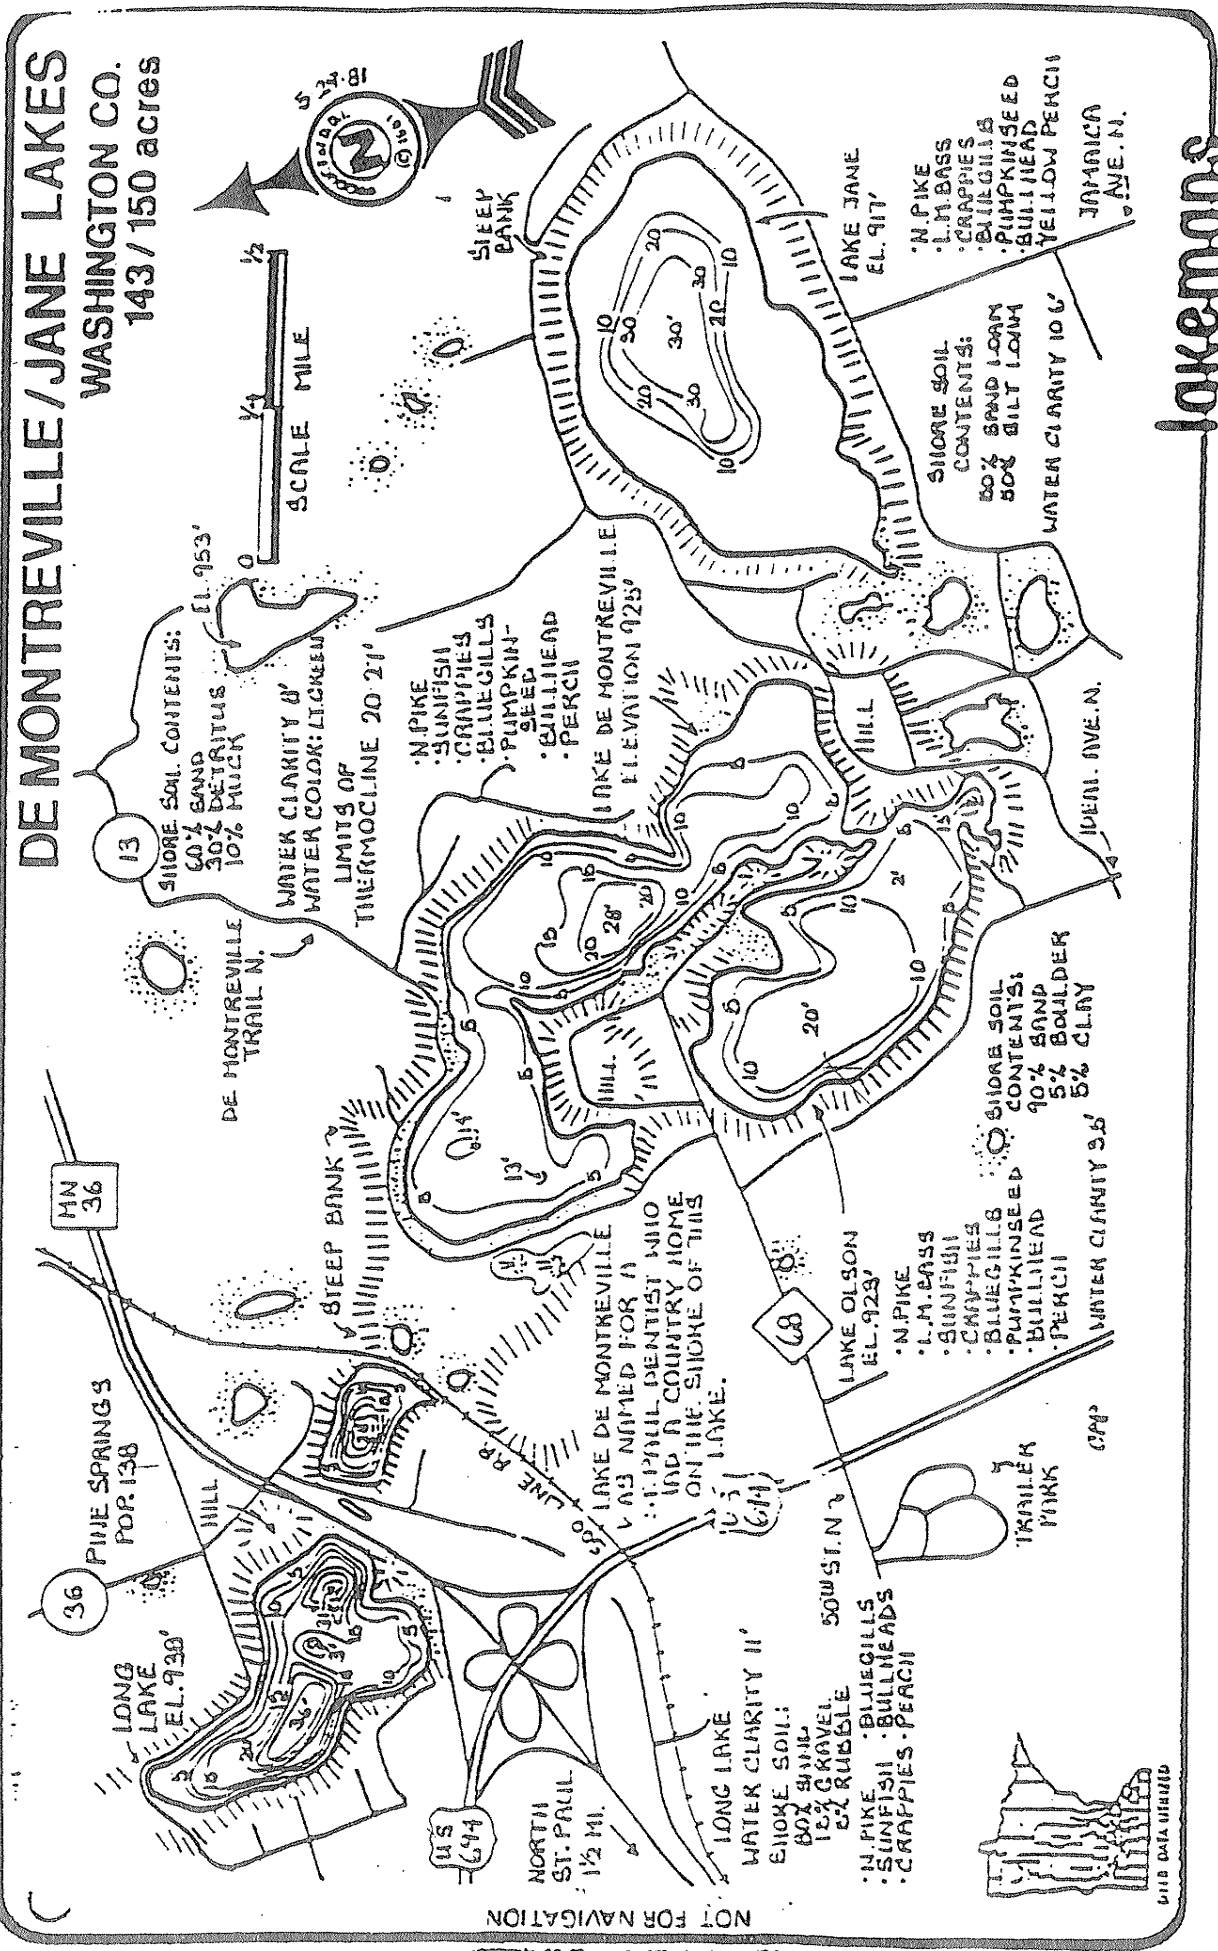

DEMONTREVILLE/JANE LAKES

WASHINGTON CO.
143/150 acres

lakemans