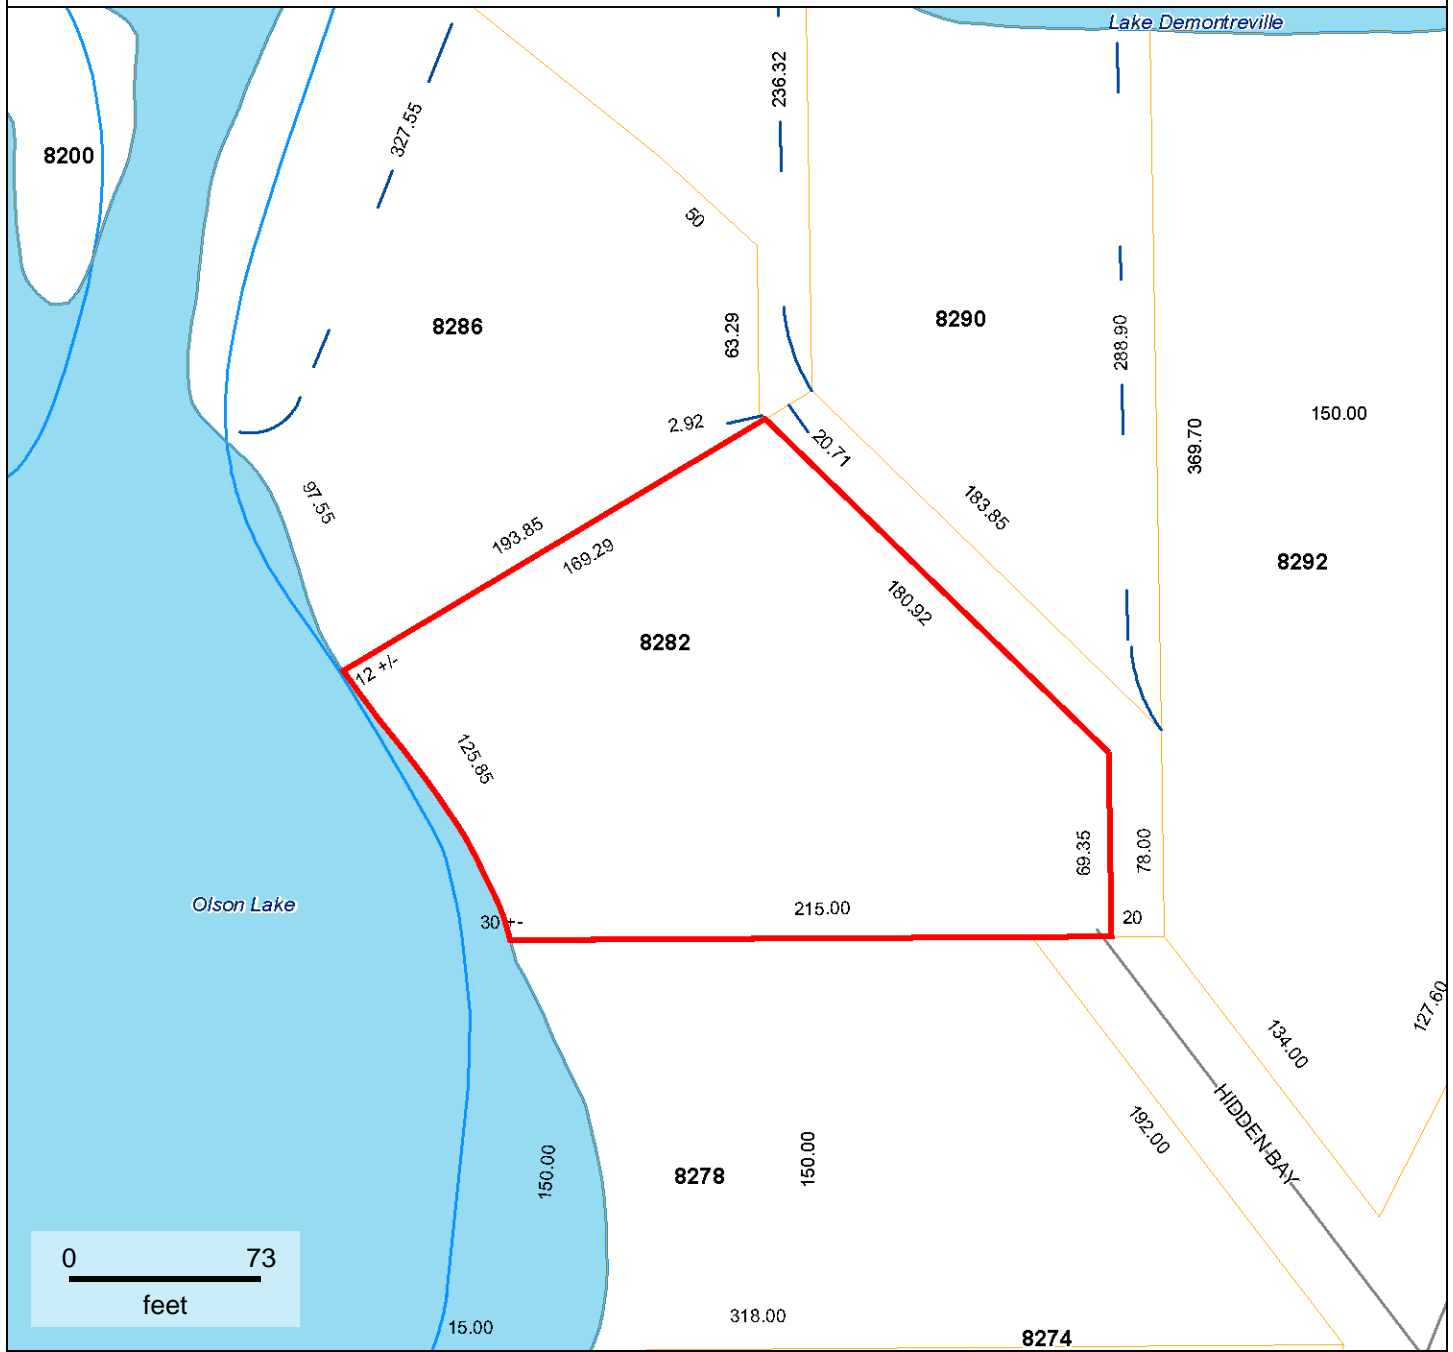

# Washington County, MN

**Property Information**  
**Property ID** 0902921230016  
**Location** 8282 HIDDEN BAY CT

**MAP FOR REFERENCE ONLY  
 NOT A LEGAL DOCUMENT**

This drawing is a result of the compilation and reproduction of land records as they appear in various Washington County offices. The drawing should be used for reference purposes only. Washington County is not responsible for any inaccuracies.