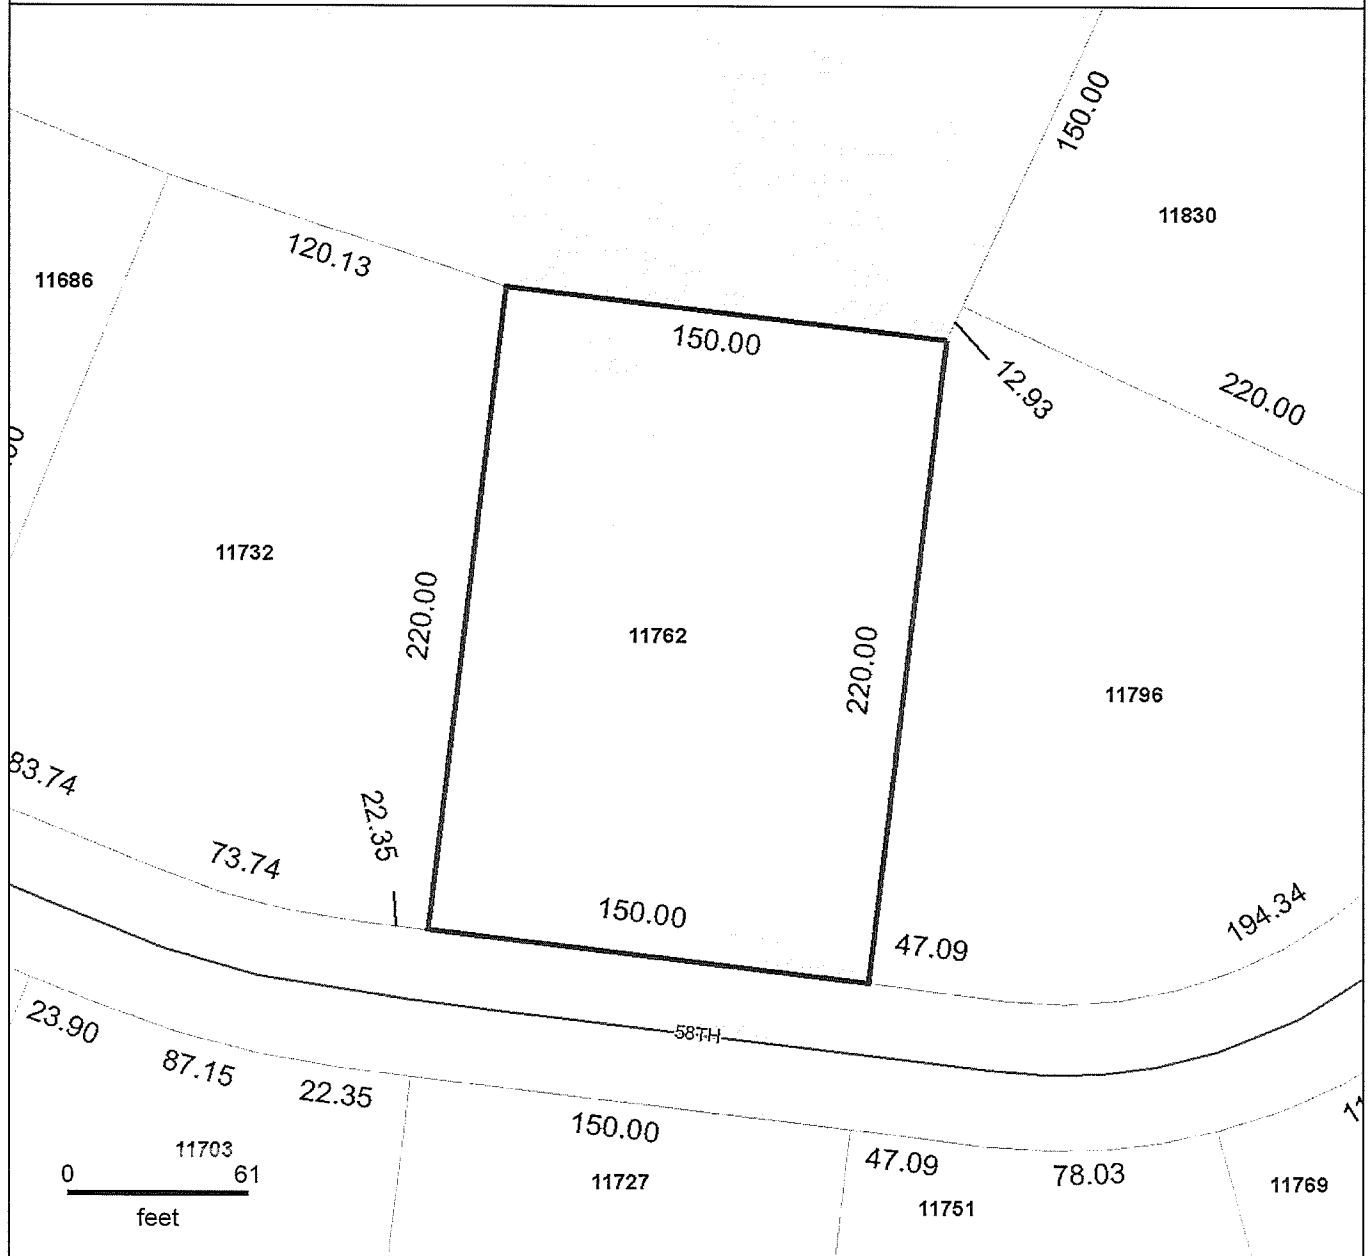

Washington County, MN

Property Information
 Property ID 0102921130022
 Location 11762 58TH ST

MAP FOR REFERENCE ONLY
 NOT A LEGAL DOCUMENT

This drawing is a result of the compilation and reproduction of land records as they appear in various Washington County offices. The drawing should be used for reference purposes only. Washington County is not responsible for any inaccuracies.