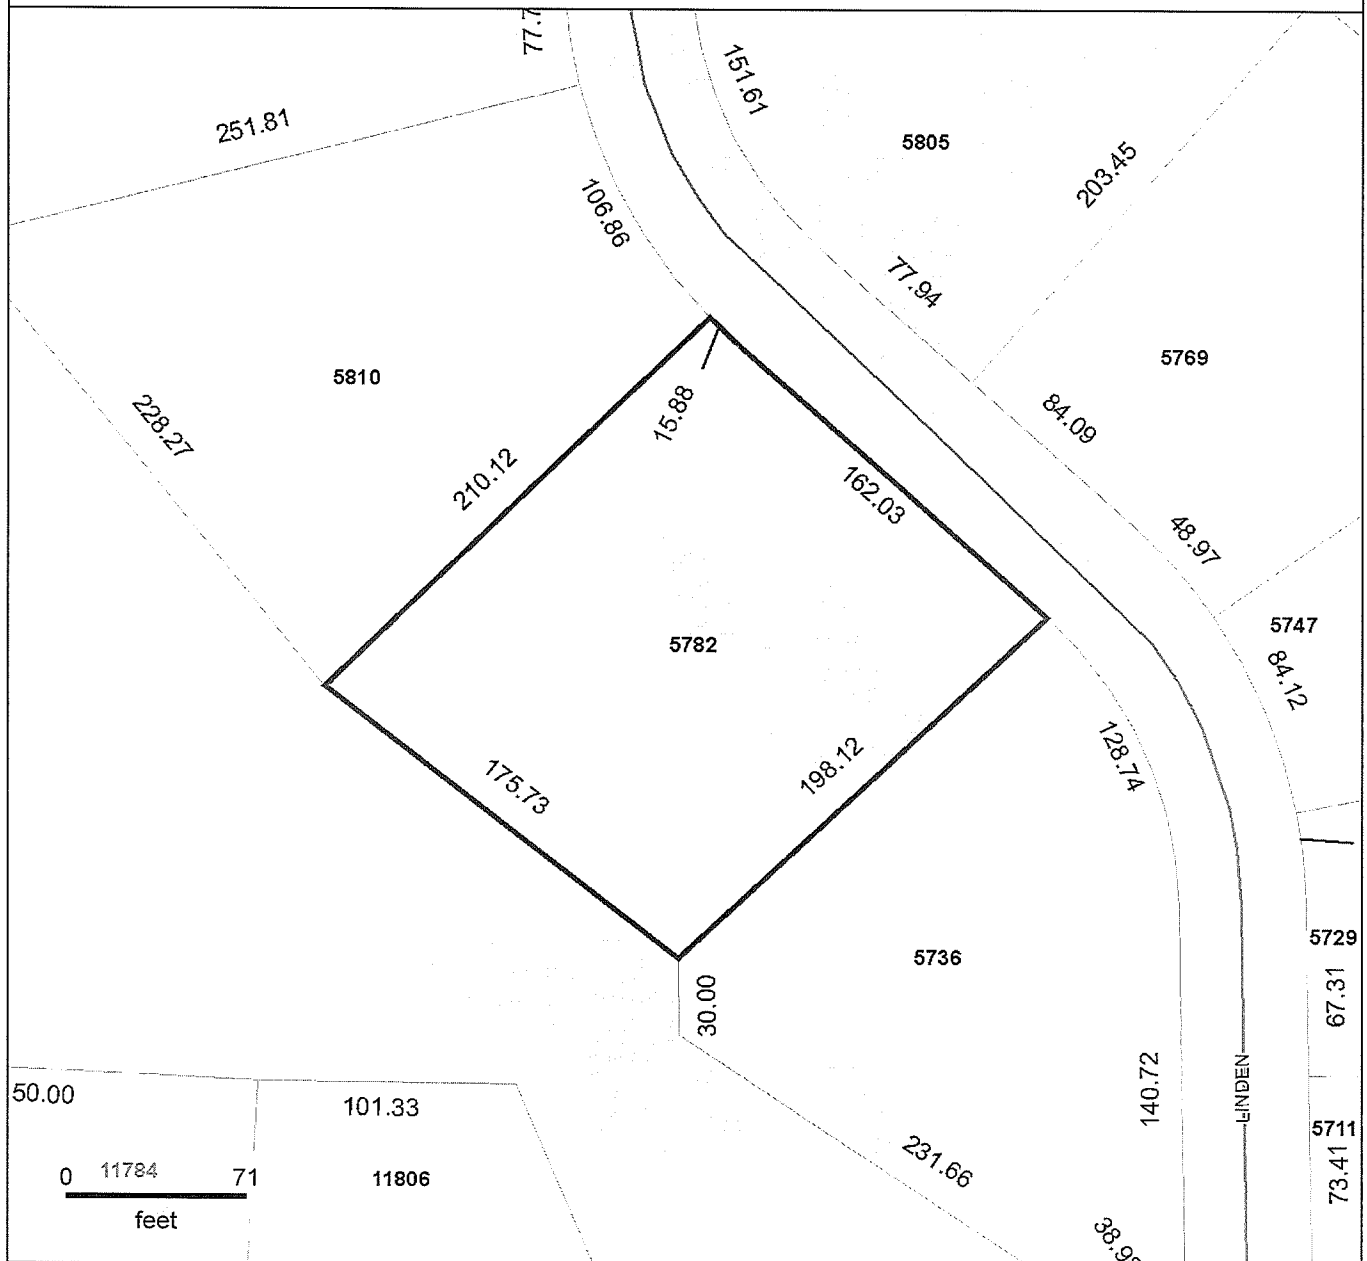

Washington County, MN

Property Information
 Property ID 0102921140021
 Location 5782 LINDEN AVE

MAP FOR REFERENCE ONLY
 NOT A LEGAL DOCUMENT

This drawing is a result of the compilation and reproduction of land records as they appear in various Washington County offices. The drawing should be used for reference purposes only. Washington County is not responsible for any inaccuracies.